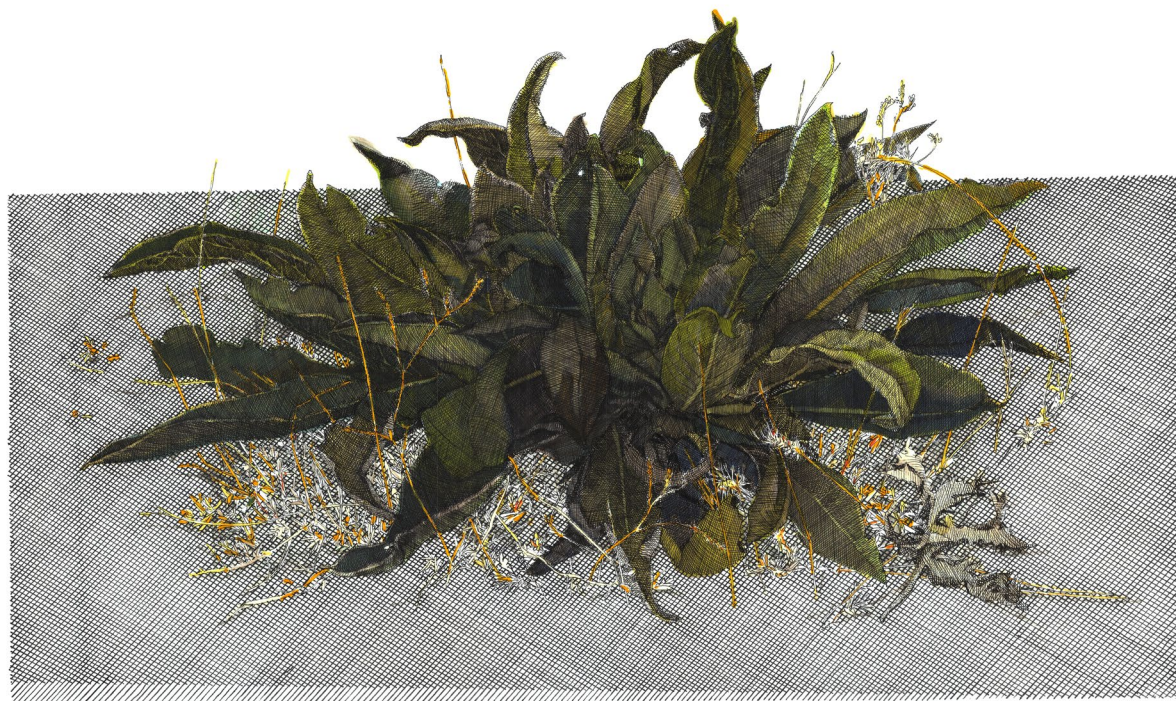

Kasra Golrang

Mullein(blue).Ap
Watercolor on silkscreen
50 × 70 cm
2023

Mangos & Venus de milo
Ink & watercolor on paperboard
50 × 70 cm
2023

Mullein(red).Ap
Watercolor on silkscreen
50 × 70 cm
2023

Mullein(green).Ap
Watercolor on silkscreen
50 × 70 cm
2023

Mullein
ink on paper
50 × 65 cm
2022

Mullein(yellow).Ap
Watercolor on silkscreen
50 × 70 cm
2023

Rhynchospora elephas
ink on paperboard
140 × 100 cm
2023

Mullein.Ed 1/25
silk screen on paper
50 × 71 cm
2022

**Rhynchosorys elephas (deep blue).Ap.
ink & silk screen on paperboard
140 × 100 cm
2023**

**Rhynchosorys elephas (orange).Ap.
ink & silk screen on paperboard
140 × 100 cm
2023**

Shells, pipe & Venus de Milo.
watercolor on paper
60 × 100 cm
2023

Rhynchocorys elephas (purple).Ap.
ink & silk screen on paperboard
140 × 100 cm
2023