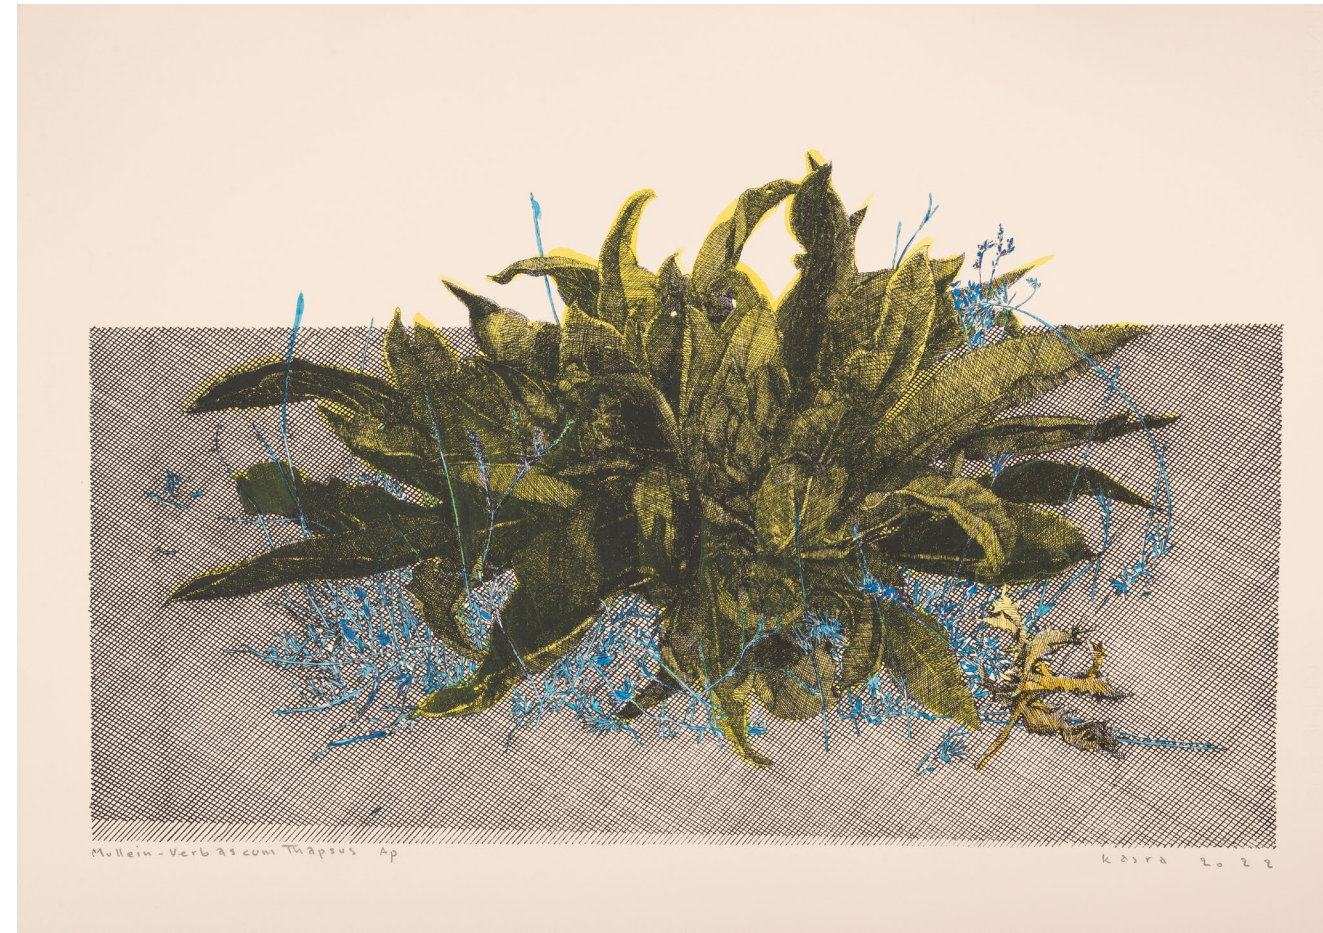

Kasra Golrang

Mullein(blue).Ap
Watercolor on silkscreen
50 × 70 cm
2023

Mangos & Venus de milo
Ink & watercolor on paperboard
50 × 70 cm
2023

Mullein(red).Ap
Watercolor on silkscreen
50 × 70 cm
2023

Mullein(green).Ap
Watercolor on silkscreen
50 × 70 cm
2023

Mullein
ink on paper
50 × 65 cm
2022

Mullein(yellow).Ap
Watercolor on silkscreen
50 × 70 cm
2023

Rhynchospora elephas
ink on paperboard
140 × 100 cm
2023

Mullein.Ed 1/25
silk screen on paper
50 × 71 cm
2022

**Rhynchosorys elephas (deep blue).Ap.
ink & silk screen on paperboard
140 × 100 cm
2023**

**Rhynchosorys elephas (orange).Ap.
ink & silk screen on paperboard
140 × 100 cm
2023**

Shells, pipe & Venus de Milo.
watercolor on paper
60 × 100 cm
2023

Rhynchocorys elephas (purple).Ap.
ink & silk screen on paperboard
140 × 100 cm
2023