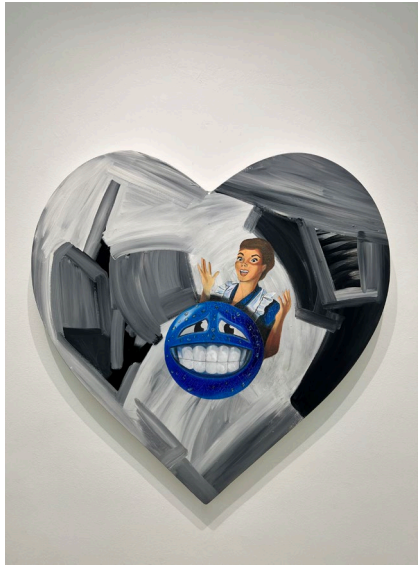

Acrylic on canvas
73 × 70 cm
2023