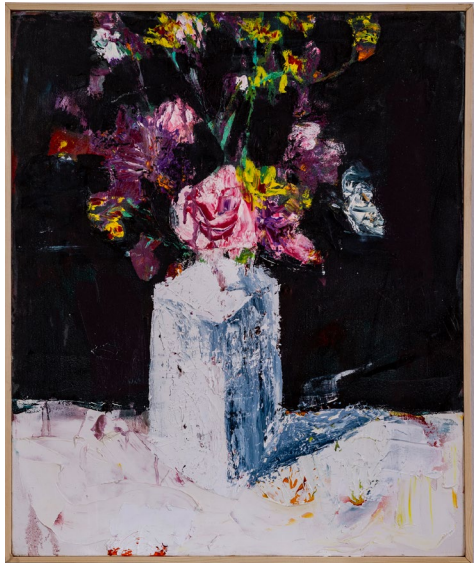

An abstract painting featuring several large, overlapping shapes in shades of white, cream, and light brown, set against a background of textured, mottled purple and pink. The shapes have a soft, organic quality, suggesting the texture of fig leaves. Some areas are accented with green and dark brown, possibly representing veins or shadows. The overall composition is layered and expressive, with visible brushstrokes and a rich, painterly texture.

Fig leaf Series

Masoud Aslani | Oct 20_31, 2023.

Oil on canvas
155 x 255 cm
2023

Oil on canvas
180 x 150 cm
2023

Oil on canvas
150 x 130 cm
2023

Oil on canvas
110 x 150 cm
2023

Oil on canvas
100 × 80 cm
2023

Oil on canvas
155 × 235 cm
2023

Oil on canvas
70 x 50 cm
2023

Oil on canvas
60 x 60 cm
2023

Oil on canvas
60 x 50 cm
2023

Oil on canvas
70 x 50 cm
2023

Oil on canvas
60 x 50 cm
2023

Oil on canvas
50 x 70 cm
2023

Oil on canvas
50 × 40 cm
2023

Oil on canvas
70 × 50 cm
2023

Oil on canvas
25 x 35 cm
2023

Oil on canvas
50 x 70 cm
2023

Oil on canvas
30 x 40 cm
2023

Oil on canvas
35 x 25 cm
2023

Oil on canvas
25 × 30 cm
2023