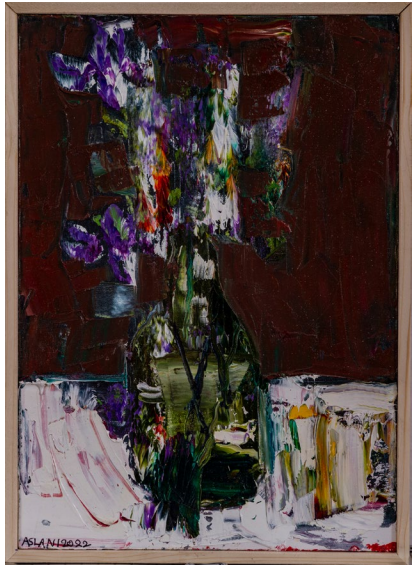

An abstract painting featuring several large, overlapping shapes in shades of white, cream, and light brown, set against a background of textured, mottled purple and pink. The shapes have a soft, organic quality, suggesting the texture of fig leaves. Some areas are accented with green and dark brown, possibly representing veins or shadows. The overall composition is layered and expressive, with visible brushstrokes and a rich, painterly texture.

Oil on canvas
155 × 235 cm
2023

Oil on canvas
70 x 50 cm
2023

Oil on canvas
60 x 60 cm
2023

Oil on canvas
60 x 50 cm
2023

Oil on canvas
70 x 50 cm
2023

Oil on canvas
60 x 50 cm
2023

Oil on canvas
50 x 70 cm
2023

Oil on canvas
50 × 40 cm
2023

Oil on canvas
70 × 50 cm
2023

Oil on canvas
25 x 35 cm
2023

Oil on canvas
50 x 70 cm
2023

Oil on canvas
30 x 40 cm
2023

Oil on canvas
35 x 25 cm
2023

Oil on canvas
25 × 30 cm
2023

Oil on canvas
35 × 25 cm
2023

Oil on canvas
35 × 25 cm
2023