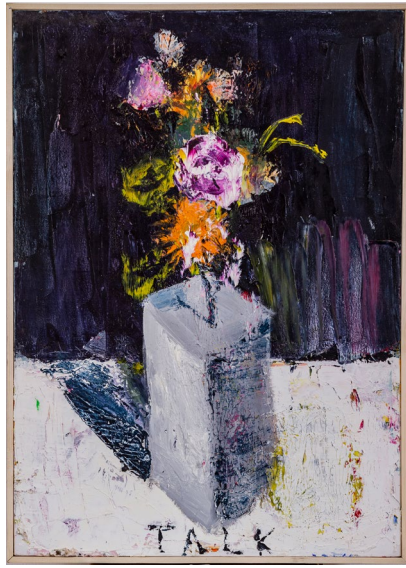

An abstract painting featuring several large, overlapping shapes in shades of white, cream, and light brown, set against a background of textured, mottled purple and pink. The shapes have a soft, organic quality, suggesting the texture of fig leaves. Some areas are accented with green and dark brown, possibly representing veins or shadows. The overall composition is layered and expressive, with visible brushstrokes and a rich, painterly texture.

Oil on canvas
155 × 235 cm
2023

Oil on canvas
70 x 50 cm
2023

Oil on canvas
60 x 60 cm
2023

Oil on canvas
60 x 50 cm
2023

Oil on canvas
70 x 50 cm
2023

Oil on canvas
60 x 50 cm
2023

Oil on canvas
50 x 70 cm
2023

Oil on canvas
50 × 40 cm
2023

Oil on canvas
70 × 50 cm
2023

Oil on canvas
25 x 35 cm
2023

Oil on canvas
50 x 70 cm
2023

Oil on canvas
30 x 40 cm
2023

Oil on canvas
35 x 25 cm
2023

Oil on canvas
25 × 30 cm
2023