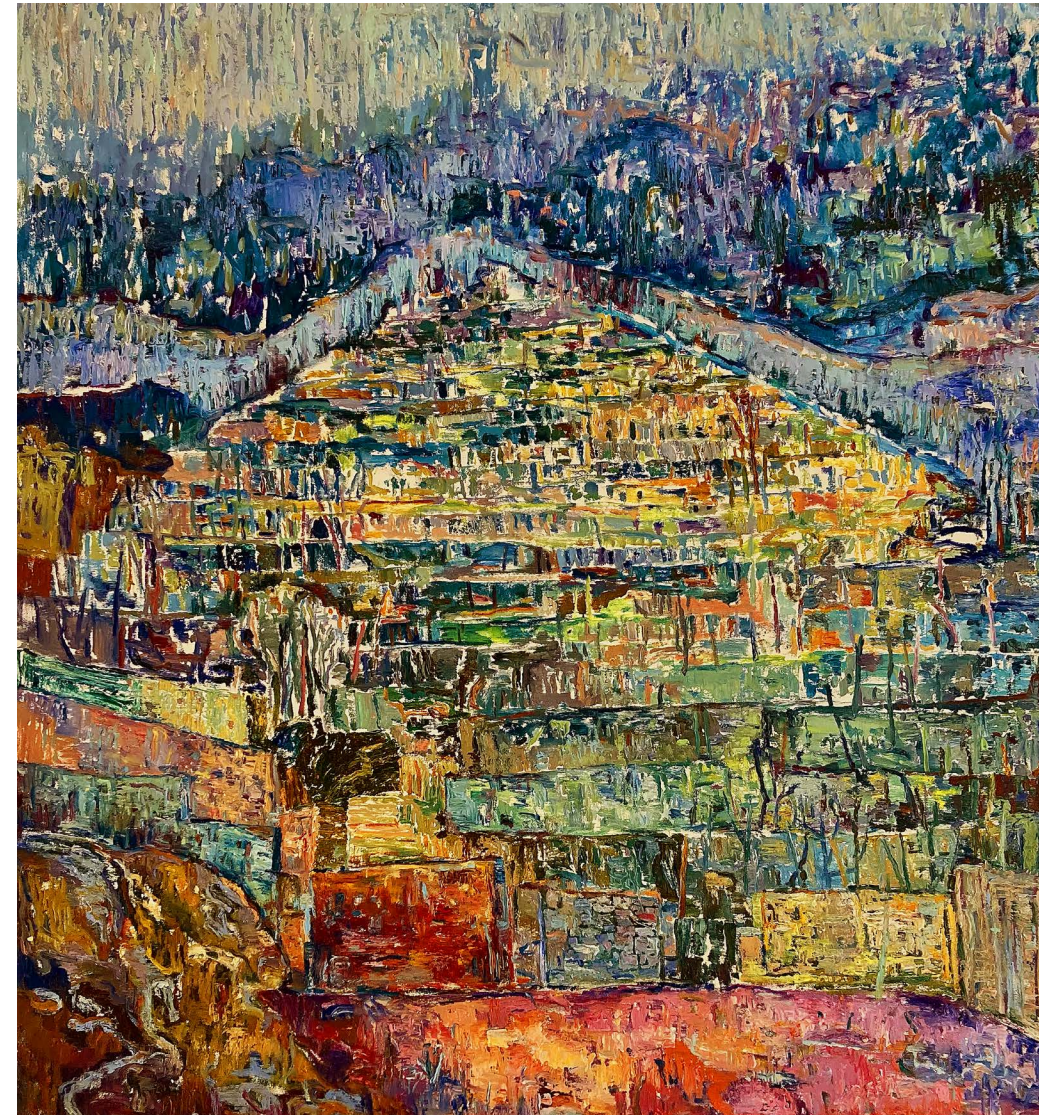

# Two years adjacent to a mountain

Saeed Khaleghi

Feb2-13 2024

Opening:16-20

Gallery will be closed on Feb 8 & 11  
No.8-west 4th St.Sanaei St.Karimkhan  
Homa Art Gallery Tel : + 9821 88863596-8

Oil on canvas  
90 × 70 cm  
2023

Oil on canvas  
65 × 77 cm  
2022

Oil on canvas  
90 × 90 cm  
2022

Oil on canvas  
90 × 90 cm  
2022

Oil on canvas  
91 × 118 cm  
2023

Oil on canvas  
100 × 90 cm  
2022

Oil on canvas  
140 × 140 cm  
2022

Oil on canvas  
85 × 140 cm  
2023

Oil on canvas  
100 × 150 cm  
2022

Oil on canvas  
150 × 100 cm  
2023

Oil on canvas  
170 × 155 cm  
2023

Oil on canvas  
170 × 150 cm  
2023

Oil on canvas  
185 × 135 cm  
2022

Oil on canvas  
135 × 180 cm  
2022

Oil on canvas  
155 × 190 cm  
2023

Oil on canvas  
135 × 190 cm  
2023

Oil on canvas  
215 × 380 cm  
2023

Oil on canvas  
195 × 115 cm  
2023

Oil on canvas  
90 × 70 cm  
2023